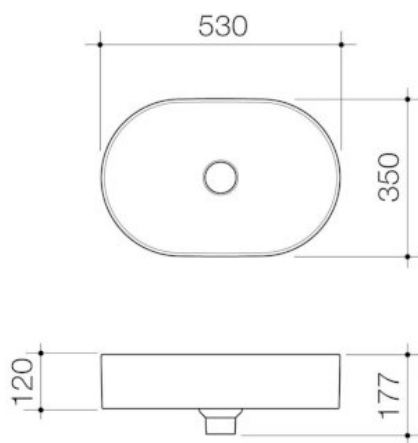

Liano II 530mm Pill Above Counter Basin – Matte Pink (Special Order)

Model Number : 852800MP

PRODUCT DESCRIPTION

The Liano II Basin range is a collection of fashionable basins that allow you to select a style and colour finish to suit your own personal taste, but also deliver to your functional needs. Available in popular round and pill shapes with contemporary thin rim design and in a range of matte colour finishes, the Liano II basin range is the collection you need to make a statement in your bathroom. Optional pop-up plug & wastes and new dress rings are available in Chrome, Matte Black, PVD Brushed Nickel, PVD Brushed Brass and PVD Gunmetal to match with Liano II tapware.

PRODUCT FEATURES

- **Available from November 2021
- Crafted from highly durable fine fire clay
- Thin rim design for a contemporary look
- Smooth stain-resistant surface
- Available in gloss white, matte black and matte white finishes
- Other matte finishes in green, grey, pink and speckled are available as special order
- For round shape see codes 852500–
- 11.9L bowl capacity
- Non-overflow only
- Australian designed and engineered
- 20-year warranty
- Basins are supplied with ceramic pop-up waste plugs in matching colours, also compatible with Urbane II metallic basin pop-up plugs and wastes (codes 687330–)
- Match with Liano II tapware, or full Urbane II bathroom collection
- Elevate the look with Liano II metal dress rings in matching finishes with tapware (codes 687032–, sold separately)